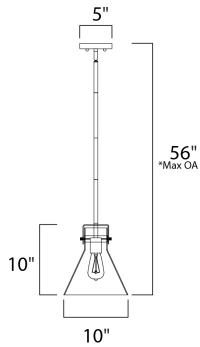

\*max overall height

**MEASUREMENTS**

- DIMENSION : 10" L x 10" W x 56" H
- MAX OAH : 56" OAH
- CANOPY : 5" W x 1" H x 5" L
- HANGING WEIGHT : 4.84 lb

**LAMPING**

- INPUT VOLTAGE : 120V
- BULB : 1 x 60W Incandescent E26 Medium , 60W Total
- BULB INCLUDED : (Included)
- DIMMABLE : Yes